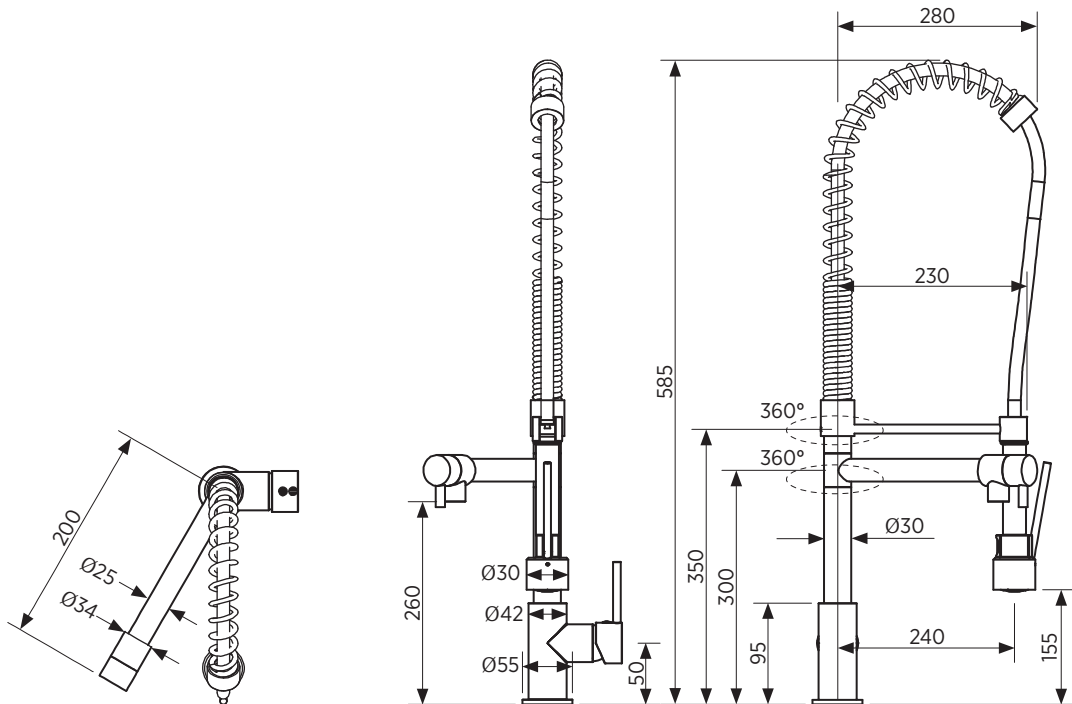

MEGALO DUO

CHROME FINISH

Professional hand spray mixer with separate swivel tap

Exceptionally useful and versatile sink tools. This mixer provides a high level of control over water flow or spray. The spray function is extremely convenient and flexible for rinsing items like vegetables and plates. You can extend the nozzle beyond the sink area — great for filling large pots and vases, for example.

- Flexible hand shower
- Fully adjustable spray
- Separate swivel tap
- Premium quality, chrome finish

| | | | |
|------------|--|------------|---------------------|
| ORDER CODE | 191733 | Megalo Duo | [old code: SMT-22K] |
| WELS | 4 star rating, 7.5L/min (HDA0160XH-AS) | | |
| HANDLE | Lever handle | | |
| TAPHOLE | 35 mm | | |
| CARTRIDGE | Ceramic cartridge | | |
| MATERIAL | Chrome plated solid brass construction | | |